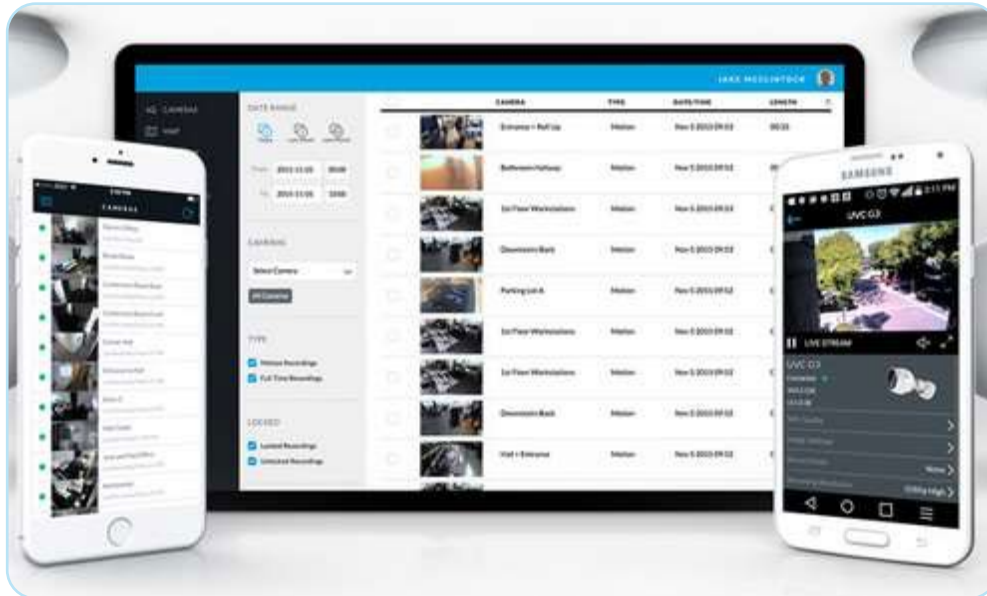

Camera View Angles

Single or Dual Cameras may be mounted on each kiosk. Single may be mounted for 1 or 2. Dual will be mounted to capture both the front of the vehicle and the rear of the vehicle.

Remote Connection

- Easy Camera Management
- Live Streaming from phone or tablet (iOS or Android)

License Plate Recognition

- This requires an LPR server, which includes robust server hardware.
- Requires Padi Subscription Per Camera
- Record License Plate Numbers and other vehicle details.
- Click to view photo and or video of each vehicle.