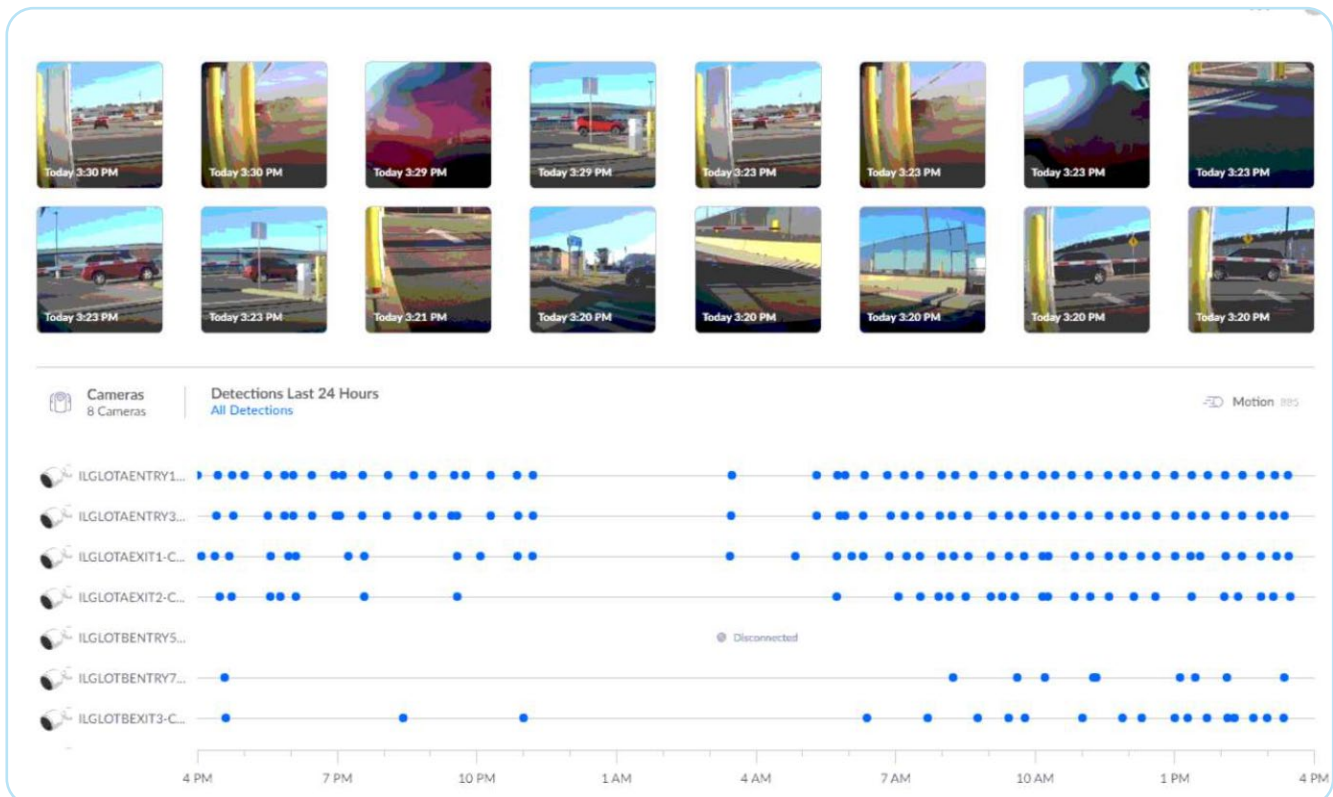

ILG1NVR
UCK-G2-PLUS 2.1.11

Storage Utilization 100%

1.94 TB 1080p x8 4K x0

Storage Capacity 104d 18h 32m

Earliest Recording Oct 29, 2021 / 3 months ago

Recent Detections All Types View All Events

View Security Footage

- Easy Camera Management
- Live Streaming from phone or tablet (iOS or Android)

License Plate Recognition

- This requires an LPR server, which includes robust server hardware.
- Requires Padi Subscription Per Camera
- Record License Plate Numbers and other vehicle details.
- Click to view photo and or video of each vehicle.