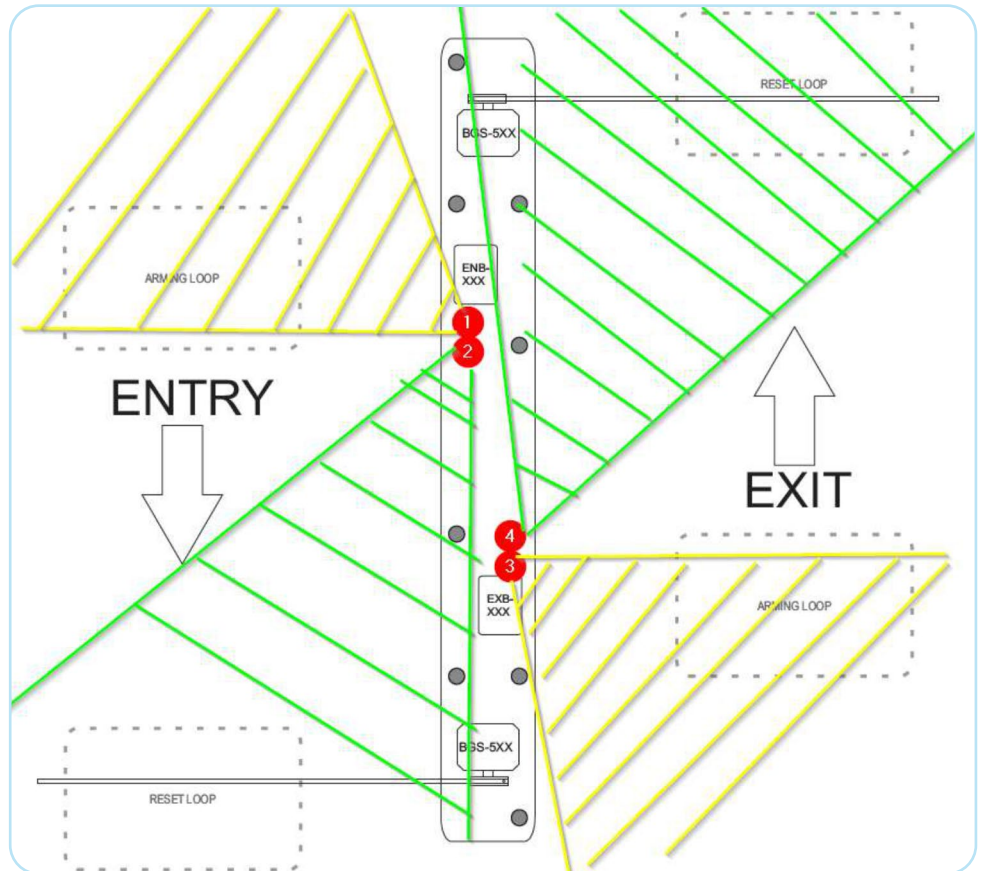

- 1 TB Storage (upgradable to 5TB)
- Supports up to 20 Cameras
- Remote Access from the Cloud
- Optional Rack Mount Brackets
- 5.2" x 1.1" x 5.3"

5. NVR & License Plate Recognition

- Windows Server with Intel i3 (upgradable to i9)
- 2TB Storage (upgradeable to 10TB), RAID Capable
- 8GB RAM (upgradeable to 32GB)
- LPR Agent (free or paid plan – not included)
- Optional Graphics Processing Unit (GPU)
- Supports up to 48 Cameras
- Remote Access from the Cloud
- Optional Rack Mount (brackets shown in photo)
- Dimensions: 10" x 1.7" x 8.9"

Camera View Angles

Single or Dual Cameras may be mounted on each kiosk. Single may be mounted for 1 or 2. Dual will be mounted to capture both the front of the vehicle and the rear of the vehicle.

Remote Connection